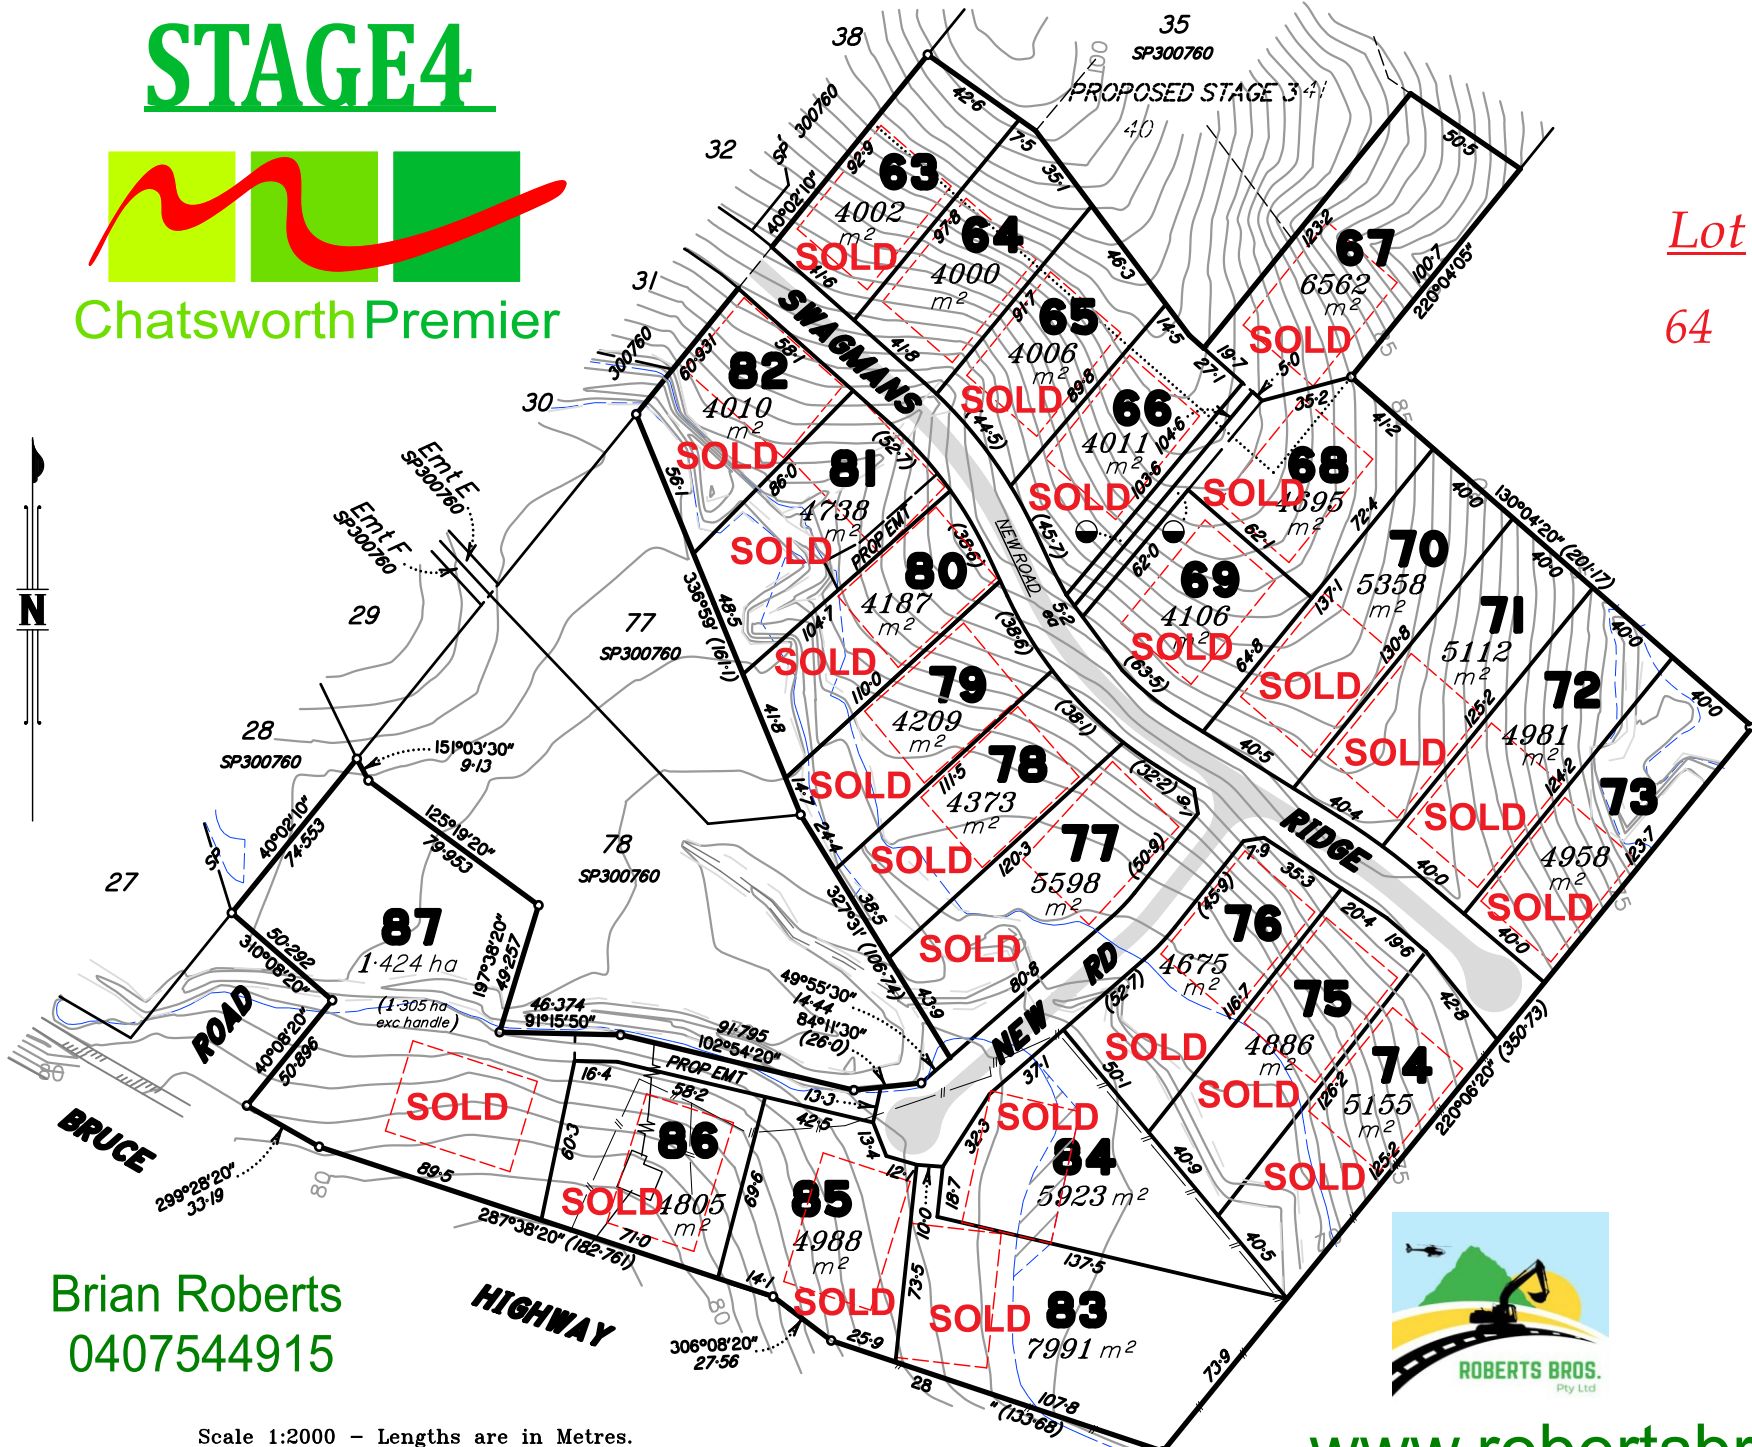

# STAGE 4

Chatsworth Premier

Lot      Price  
64      \$345,000

Brian Roberts  
0407544915

[www.robertsbros.com.au](http://www.robertsbros.com.au)

Scale 1:2000 - Lengths are in Metres.