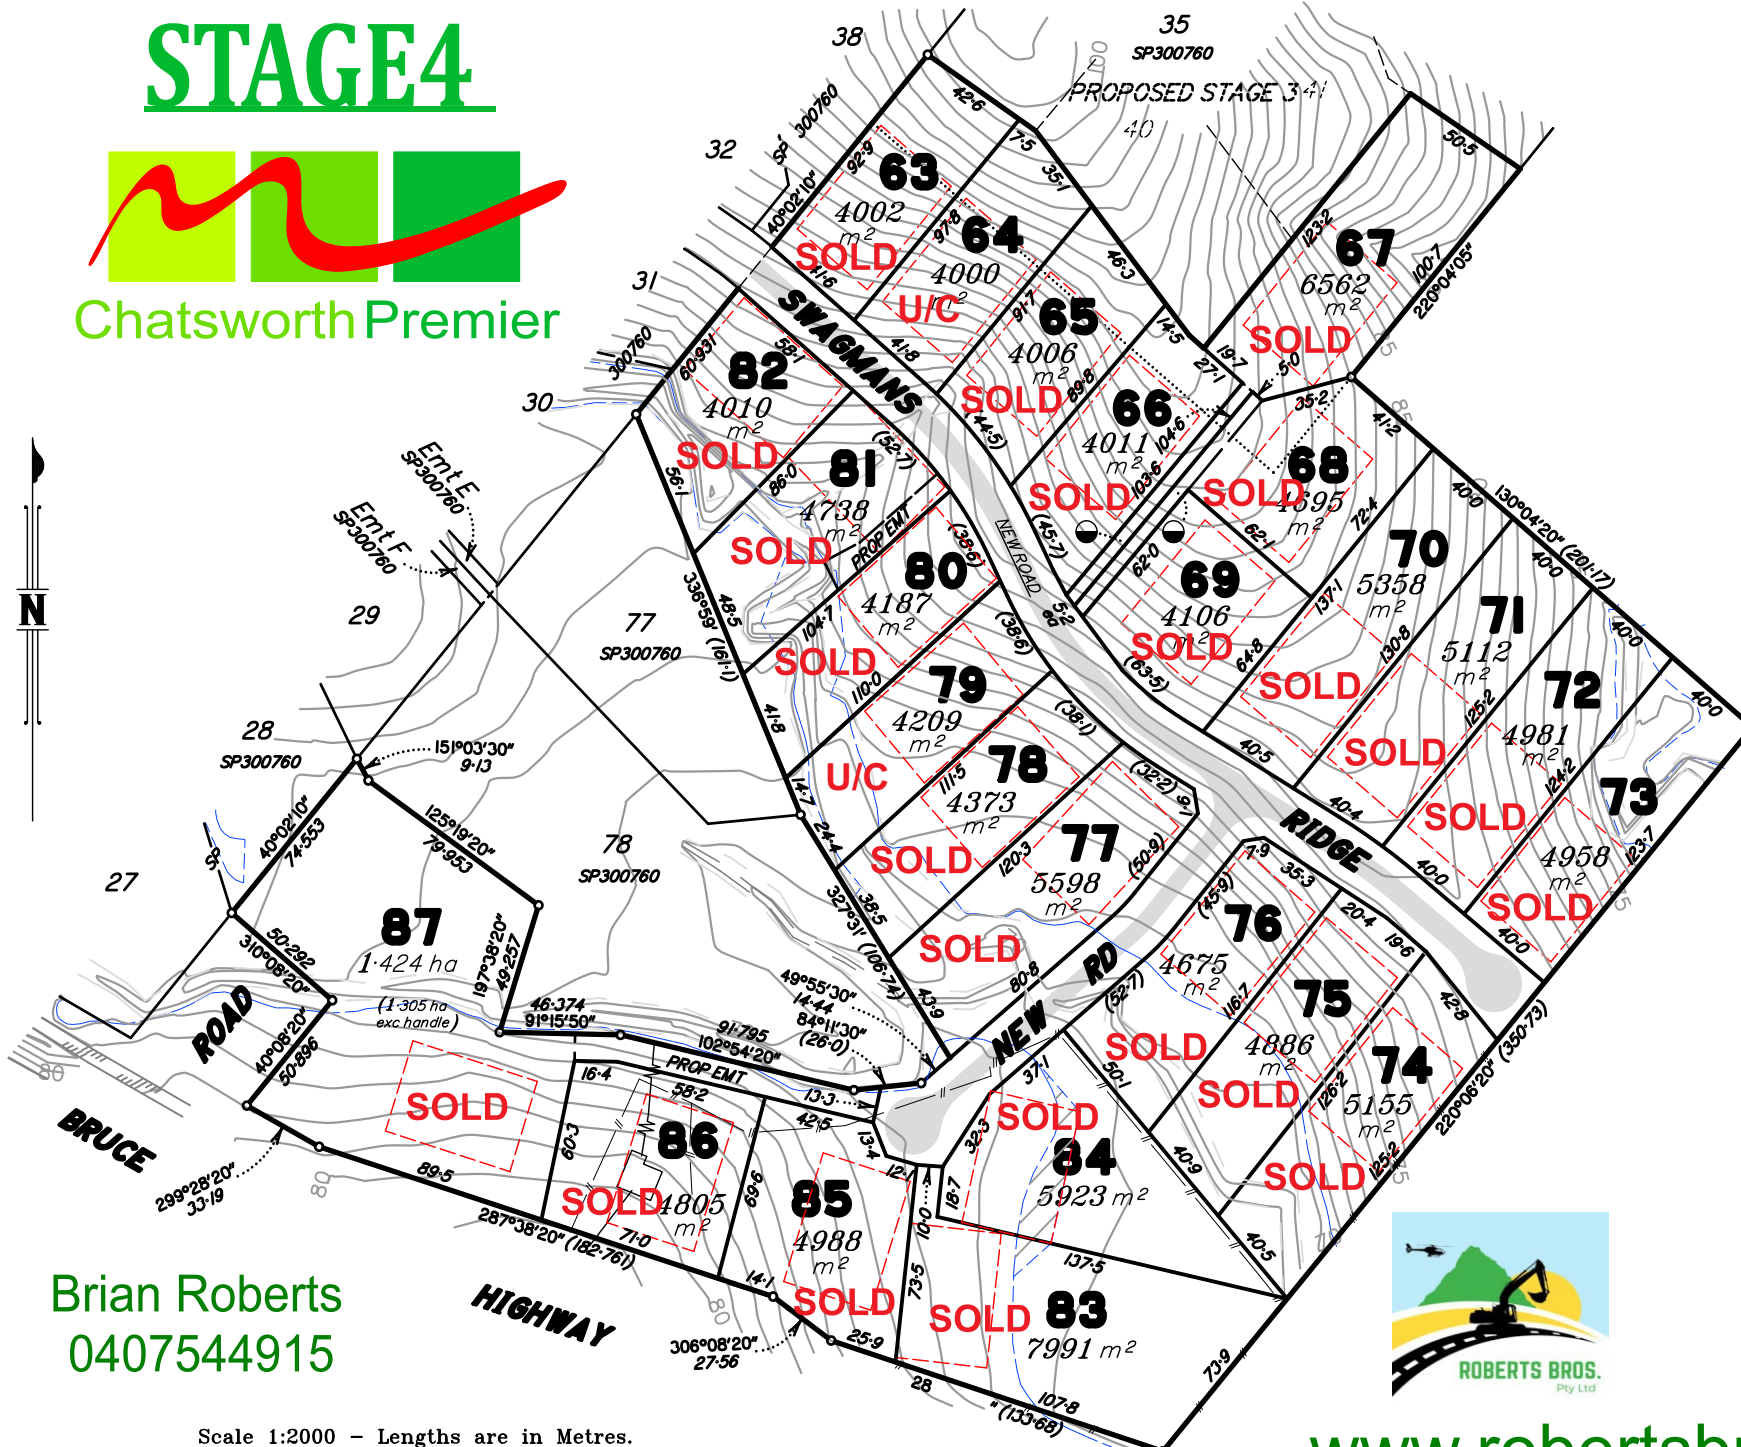

STAGE 4

Chatsworth Premier

Brian Roberts
0407544915

www.robertsbros.com.au

Scale 1:2000 - Lengths are in Metres.